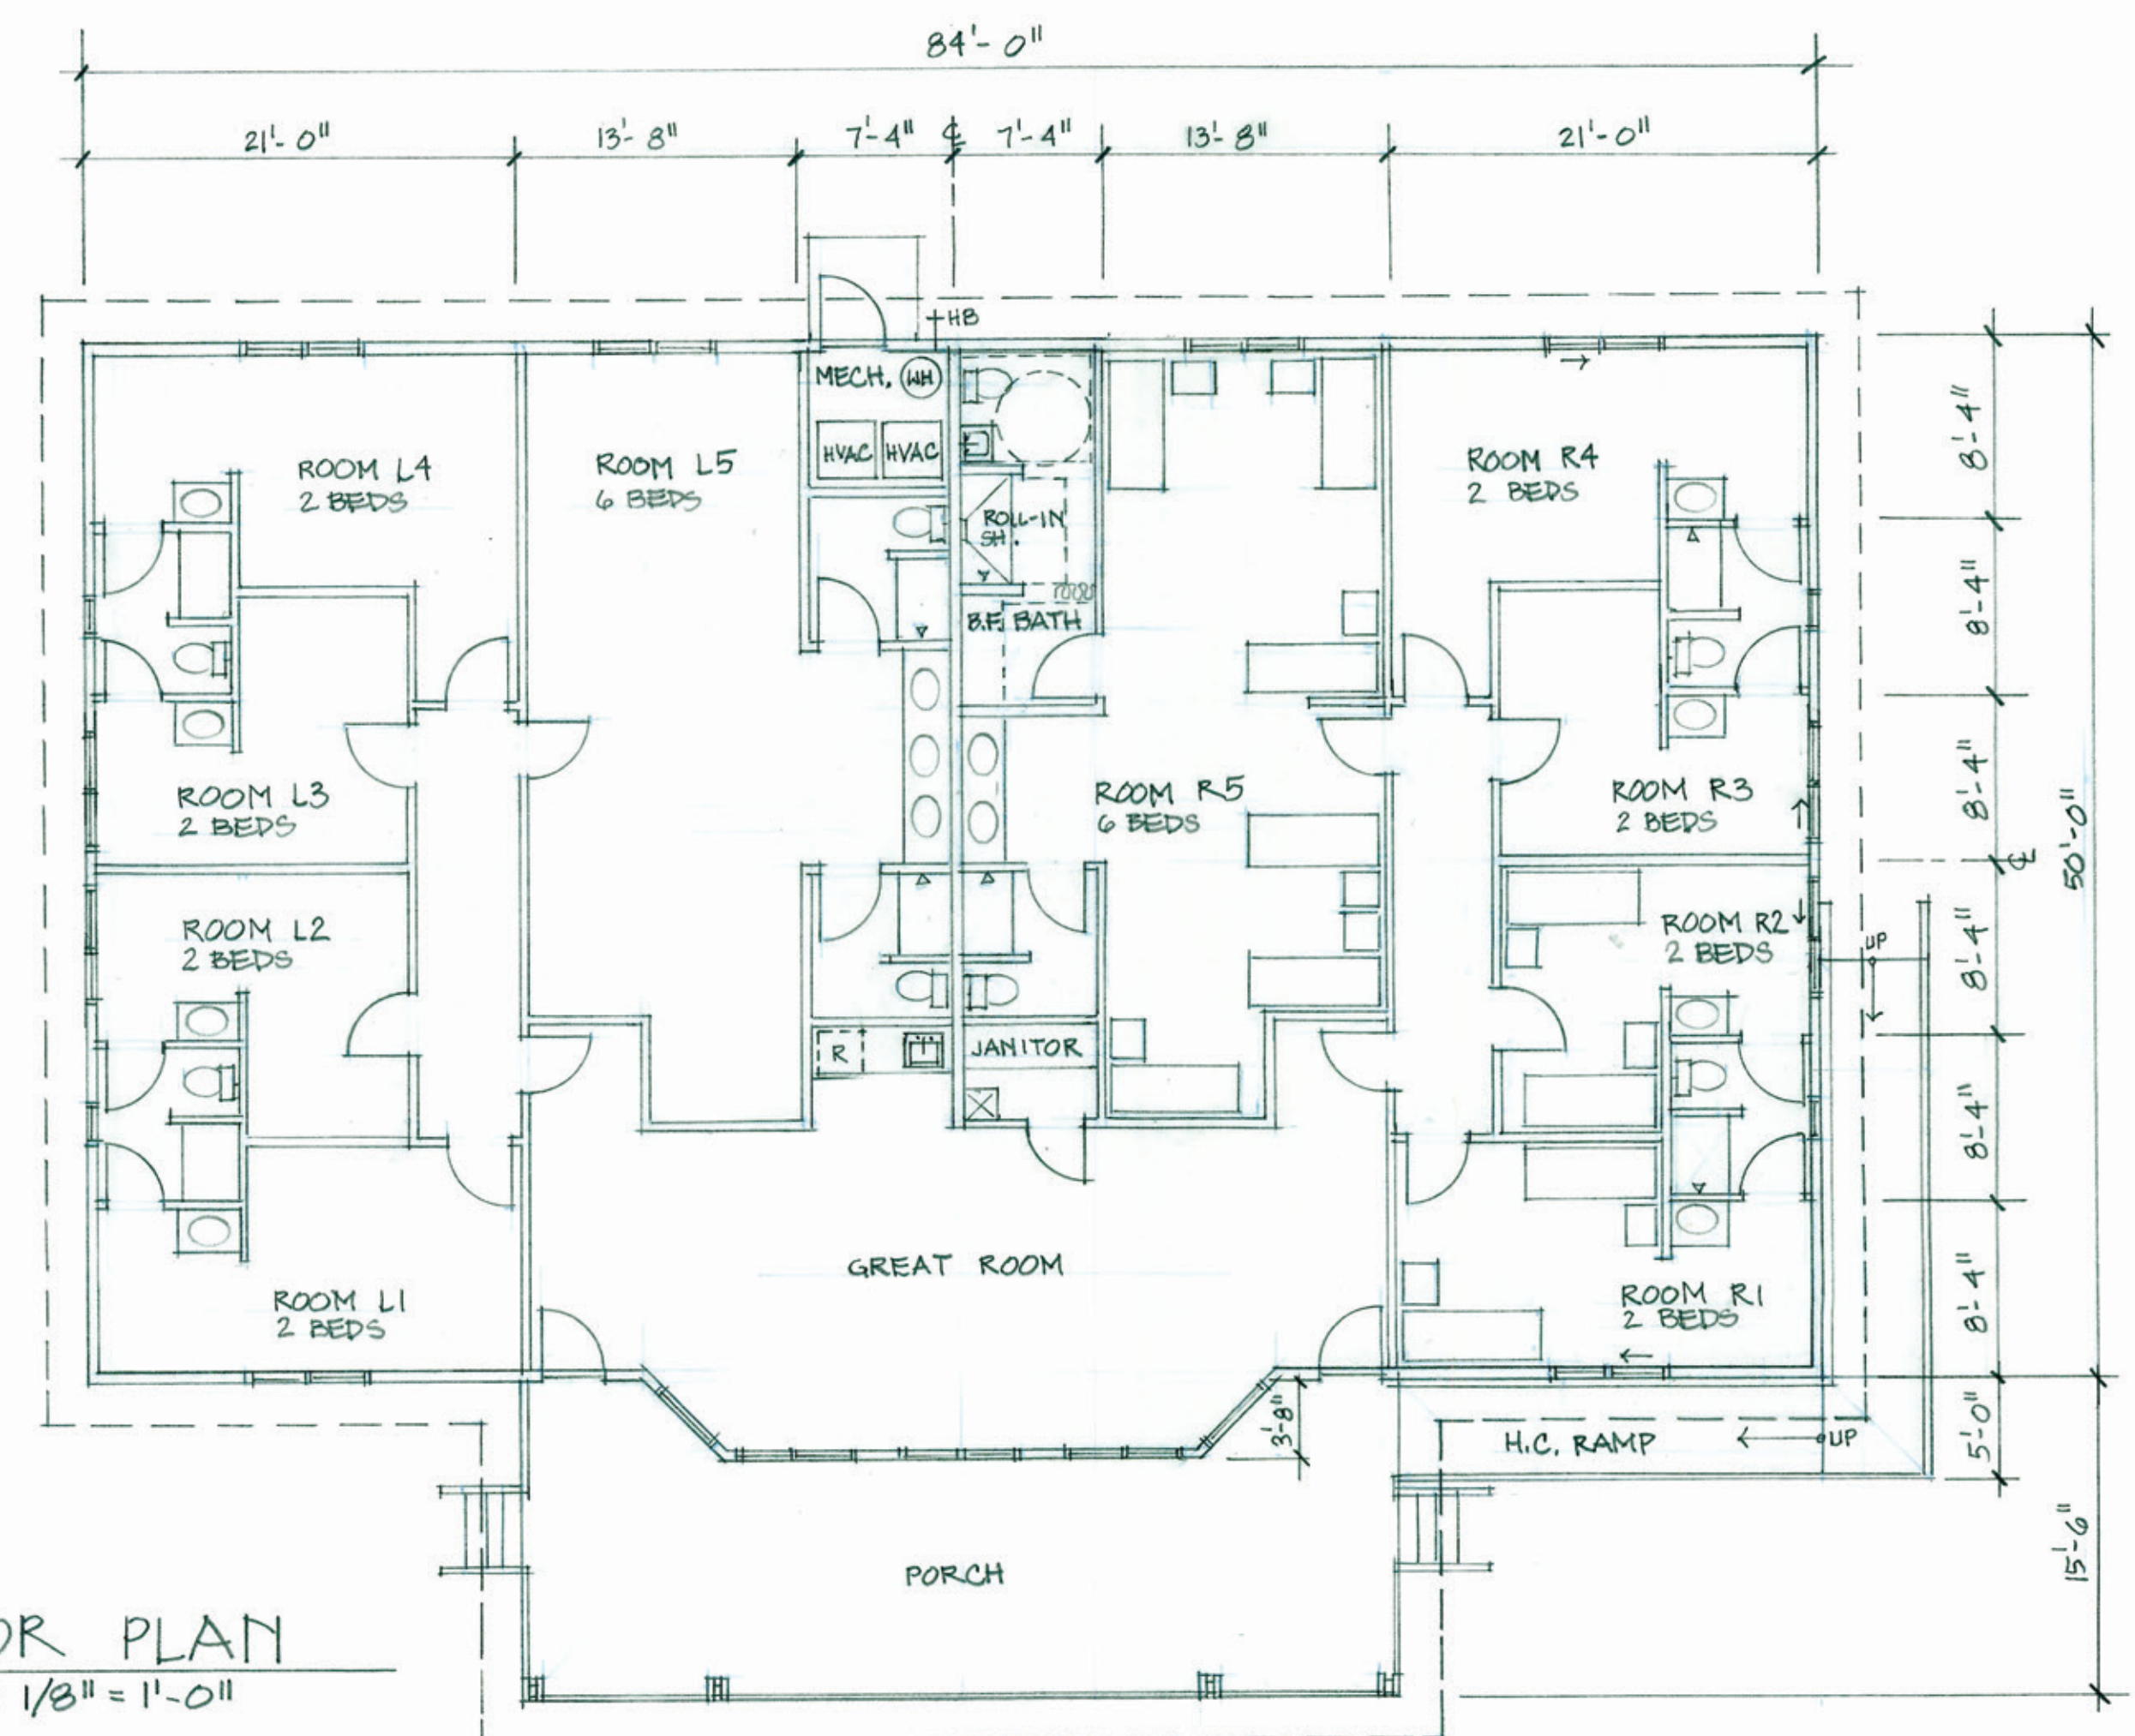

FAMILY AND STAFF LODGE

To provide indoor overnight facilities for training groups or Scoutreach or STEM families who may not be accustomed to the more primitive camping experience.

FLOOR PLAN
SCALE: 1/8" = 1'-0"