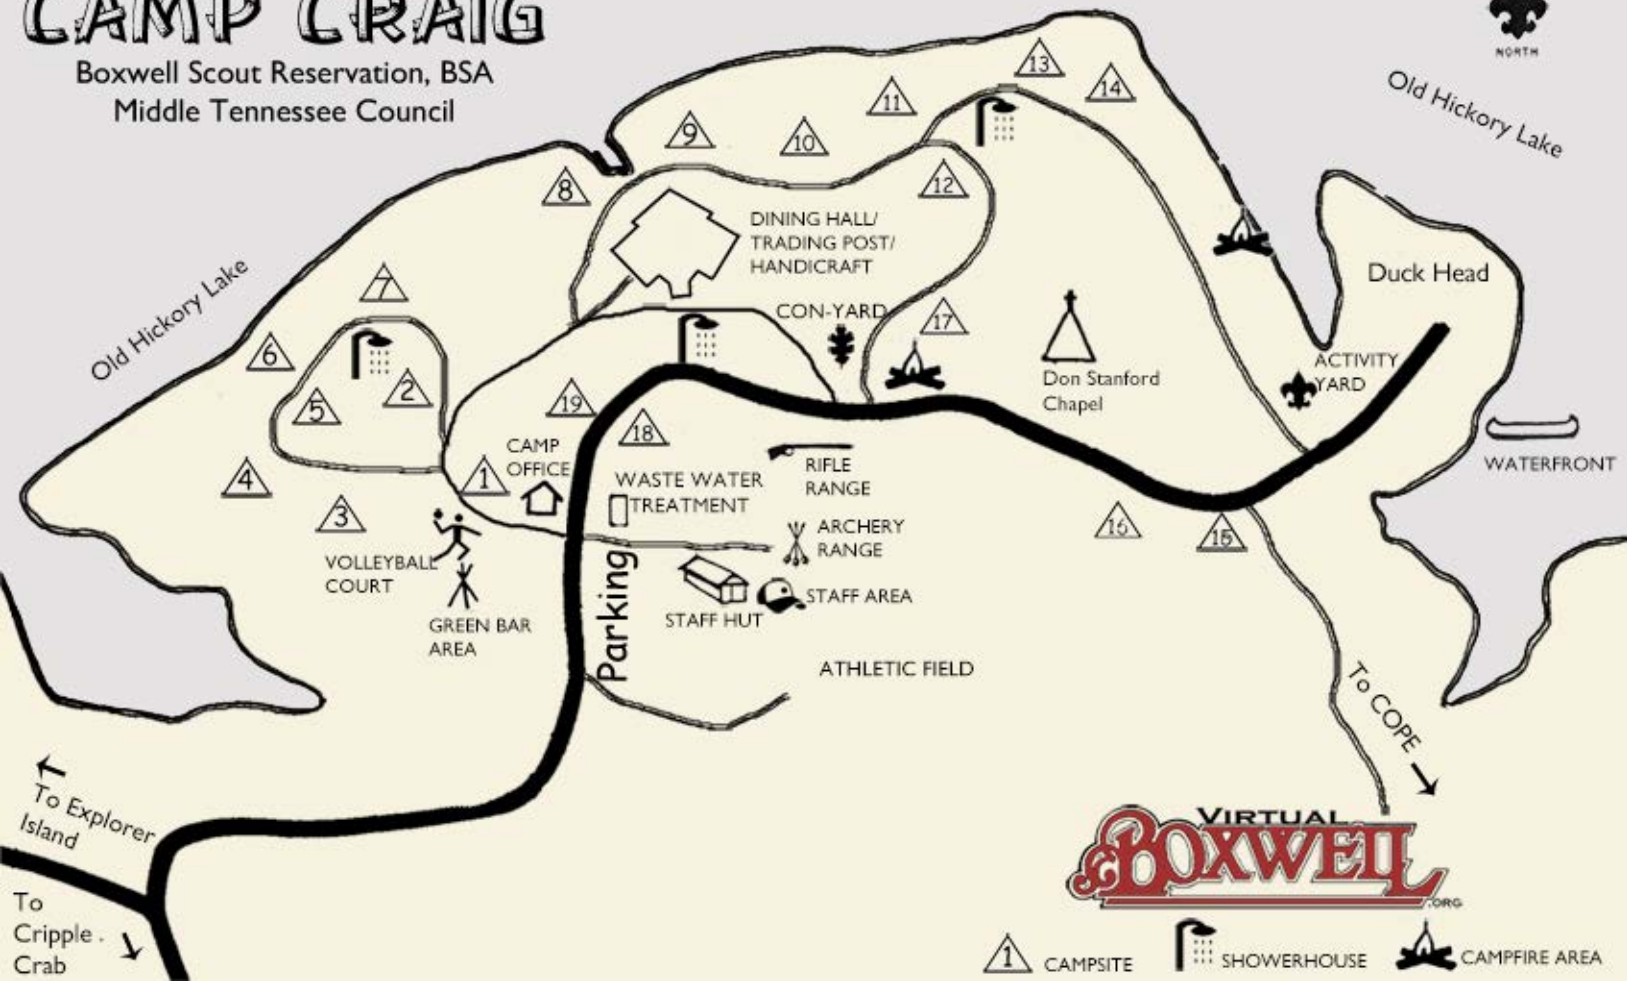

CAMP CRAIG

Boxwell Scout Reservation, BSA
Middle Tennessee Council

NORTH

VIRTUAL
BOXWELL.ORG

1 CAMPSITE

SHOWERHOUSE

CAMPFIRE AREA